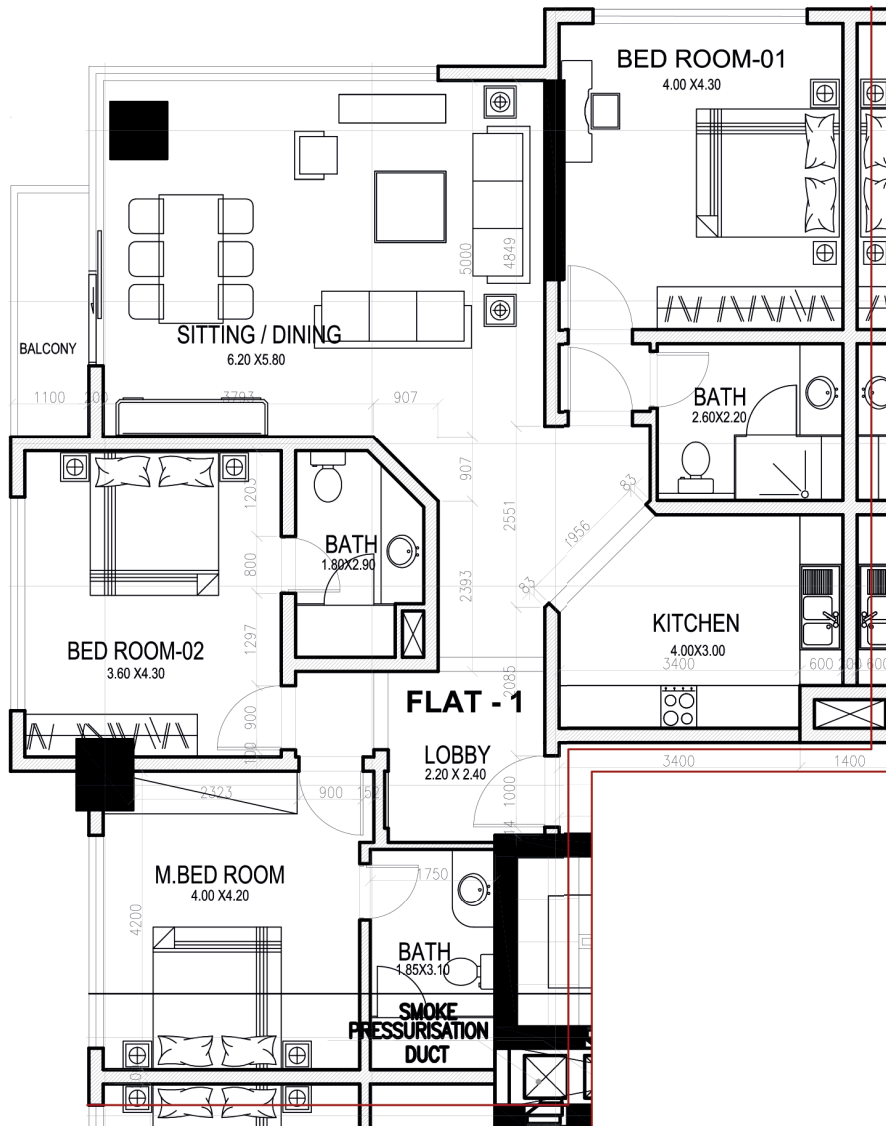

Spring Hill 1

3 BEDROOM APARTMENT

Total Area	128 SQM
Kitchen	4Mx3M
Bedroom01-	4Mx4.3M
Bedroom02-	3.6Mx4.3M
Bedroom03-	4Mx4.2M
Bathroom01-	2.6Mx2.2M
Bathroom02-	1.8Mx2.9M
Bathroom03-	1.85Mx3.1M
Living Room and Dining	6.2Mx5.8M
Lobby	2.2Mx2.4M