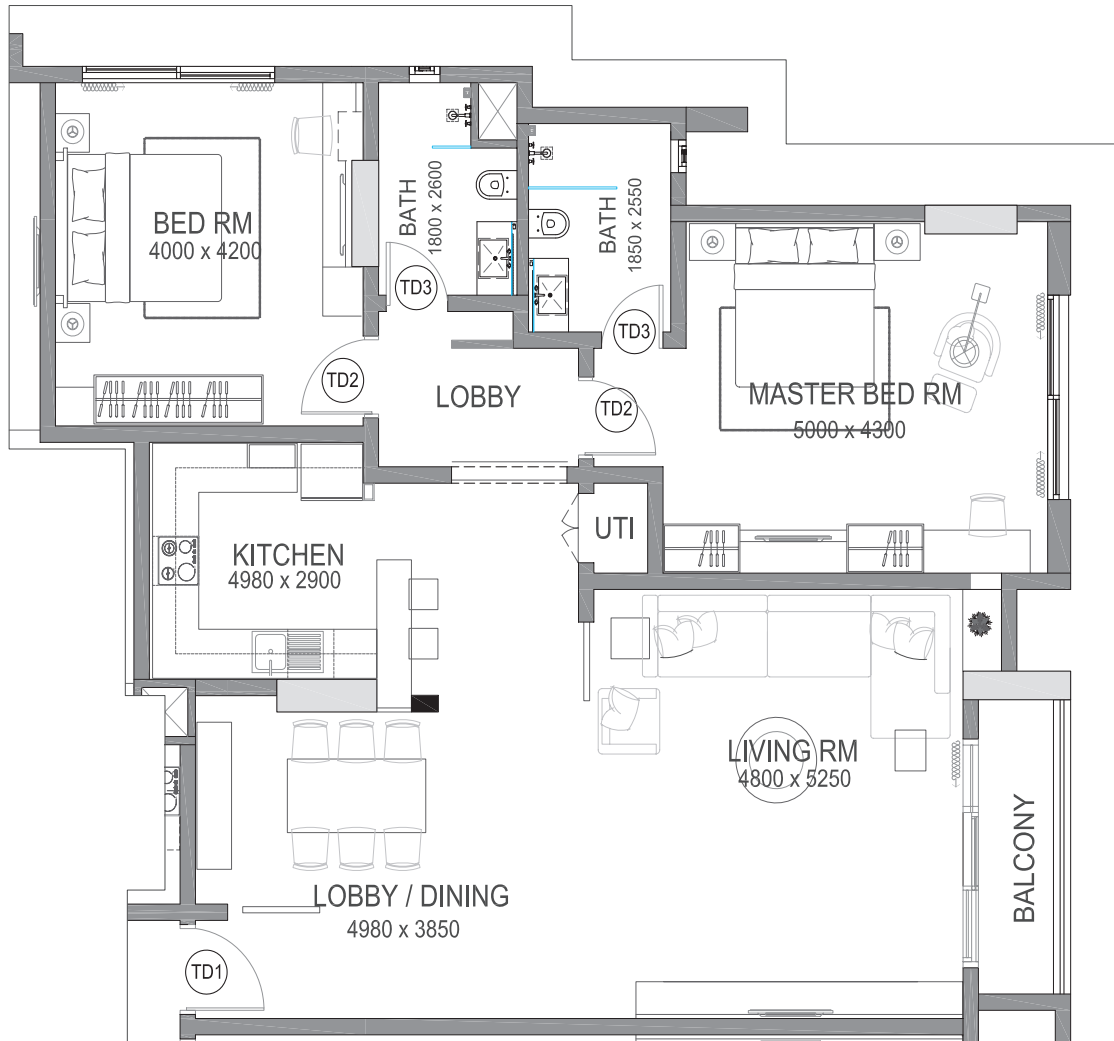

2 BEDROOM APARTMENT

Total Area 137M2

LIVING ROOM 4.8Mx5.25M

LOBBY 4.98Mx3.85M

MASTER BED ROOM 5Mx4.3M

MASTER BATH 1.85Mx2.55M

BED ROOM 1 4Mx4.2M

BATH 1 1.8Mx2.6M

KITCHEN 4.98Mx2.9M

LIVING ROOM 3.6Mx1.11M

BALCONY AREA