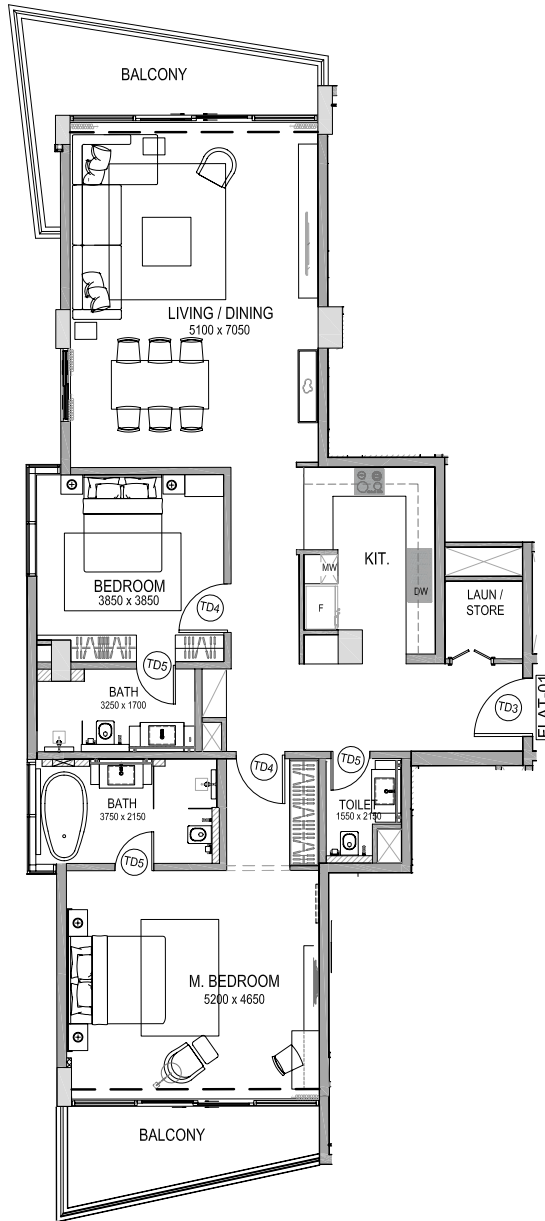

2 BEDROOM APARTMENT

Total Area	165M2
Living room & Dinning	5.1Mx7.05M
Kitchen	2.7Mx3.85M
Bedroom01-	5.2Mx4.65M
Bedroom02-	3.85Mx3.85M
Bathroom01-	3.75Mx2.15M
Bathroom02-	3.25Mx1.7M
Toilet	1.55Mx2.55M
Laundry room	1.6Mx1.6M
Suit Area	142.6M2
Balcony Area	22.4M2