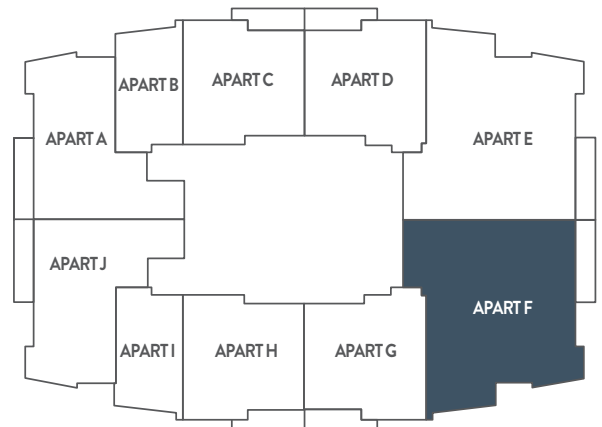

SEEF AVENUE

THE HEIGHT OF COUTURE LIVING

2 BEDROOM APARTMENT

APARTMENT DIMENSIONS

Total Area 146.5 Sq.m

Terrace Area 8 Sq.m

APPROXIMATE APARTMENT SIZE

Kitchen, Living & Dining 7100 x 4500mm

M. Bedroom 5400 x 4000mm

Bedroom 4500 x 4700mm

Dress 3250 x 2400mm

M. Bath 2600 x 2200mm

Bath 2850 x 1800mm

Toilet 2000 x 1500mm

Store 2450 x 2650mm

KEY PLAN